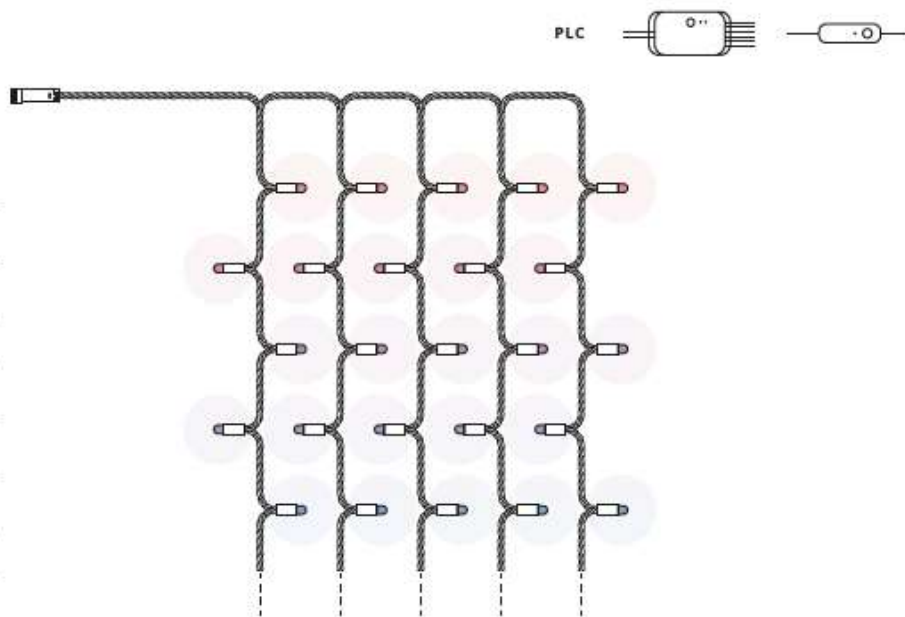

PRO termékcsalád

Curtain

DETAILS

LED profiles	
Cable colors	
No. of lamps	250 | 5x 50
Lead length	5 m | 16.4 ft
Lighted length	0.5 x 4 m | 1.6 x 13.1 ft
Drops spacing	10 cm | 4 in
Lamps spacing	8 cm | 3.1 in