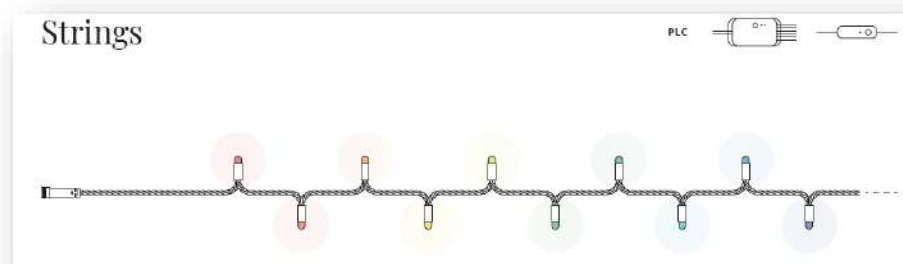

PRO range

PRO termékcsalád

STRING

Chain with 250 light points, outdoor, with accessories for anchoring to external walls. Available in different LED colours and with different cable colours.

Available as a single string of 250 LEDs or two strings of 125 LEDs each.

STRING

Lánc 250 fényponttal, kültéri, külső falakhoz való rögzítéshez szükséges tartozékokkal.

Különböző LED- és kábelszínekkel kapható.

Egyetlen, 250 LED-ből álló lánc vagy két, egyenként 125 LED-ből álló lánc formájában kapható.